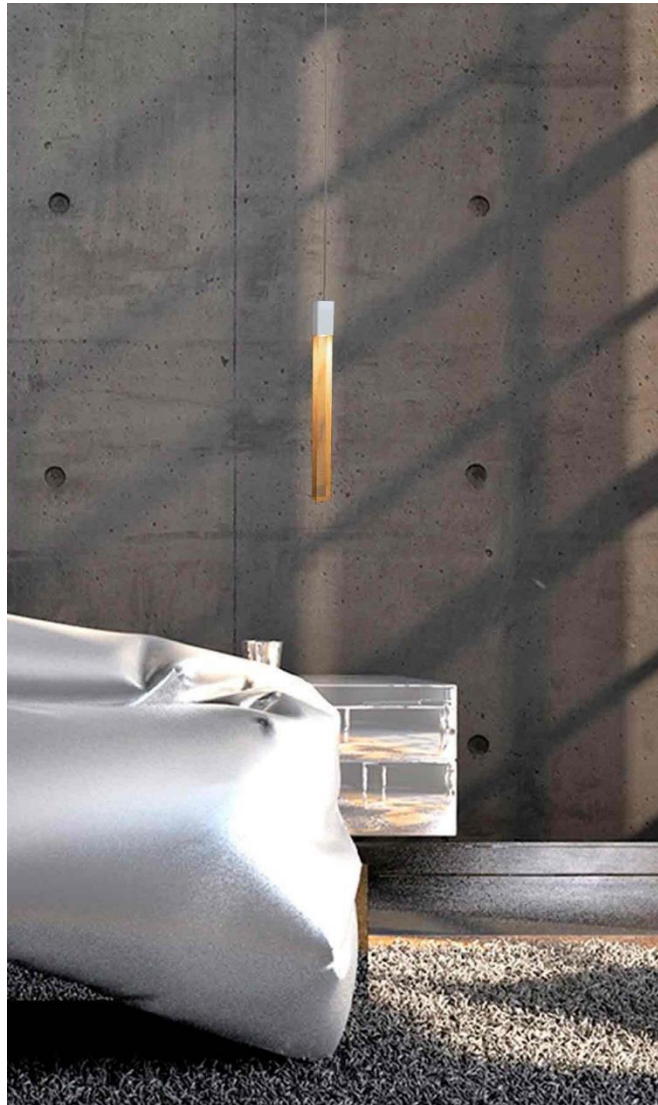

www.myo-spain.com

VELA
28057-1BE
28057-1OE

PRODUCT DESCRIPTION

Vela collection of MYO replaces the magic light of the candle. The light goes through MYO special mesh creating a hypnotic effect that will give a magic atmosphere to your space.

Vela collection comes with two modules, one vertical and another horizontal so you can make a unique combination display. Its flat ceiling rose will contribute to a cleaner space.

MAINTENANCE ZERO: MYO special treated mesh is to be cleaned with a dry cloth or hair dryer only once per year under regular conditions.

SHIPPING INFORMATION

Number of Boxes: **1**

Carton Height: **15cm**

Carton Width: **15cm**

Carton Large: **60cm**

Gross weight: **1kg**

PRODUCT SPECIFICATIONS

Material: **Steel**

Dimensions: **4cmD**
155cmH Max
55cmH Min

Colors available: **Ask for available finishes**

Weight: **0.5kg**

Number of lights: **1**

BULB NOT INCLUDED

Recommended Bulb: **Osram GU4 MR11 927**
36D

Light source: **3.2W 2700K 184LM CRI>90**

Dimmable: **Yes**

CRISTALUZ S.A

0034 960716560

Valencia, SPAIN.

info@cristaluzspain.com