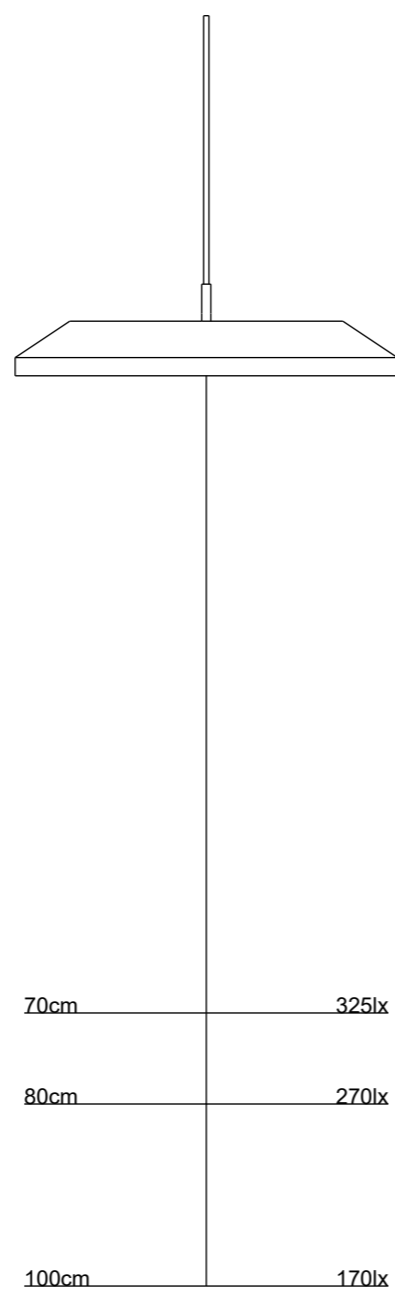

Cálculo realizado con 6 x G9 700lm
Calculation performed with 6 x G9
700lm