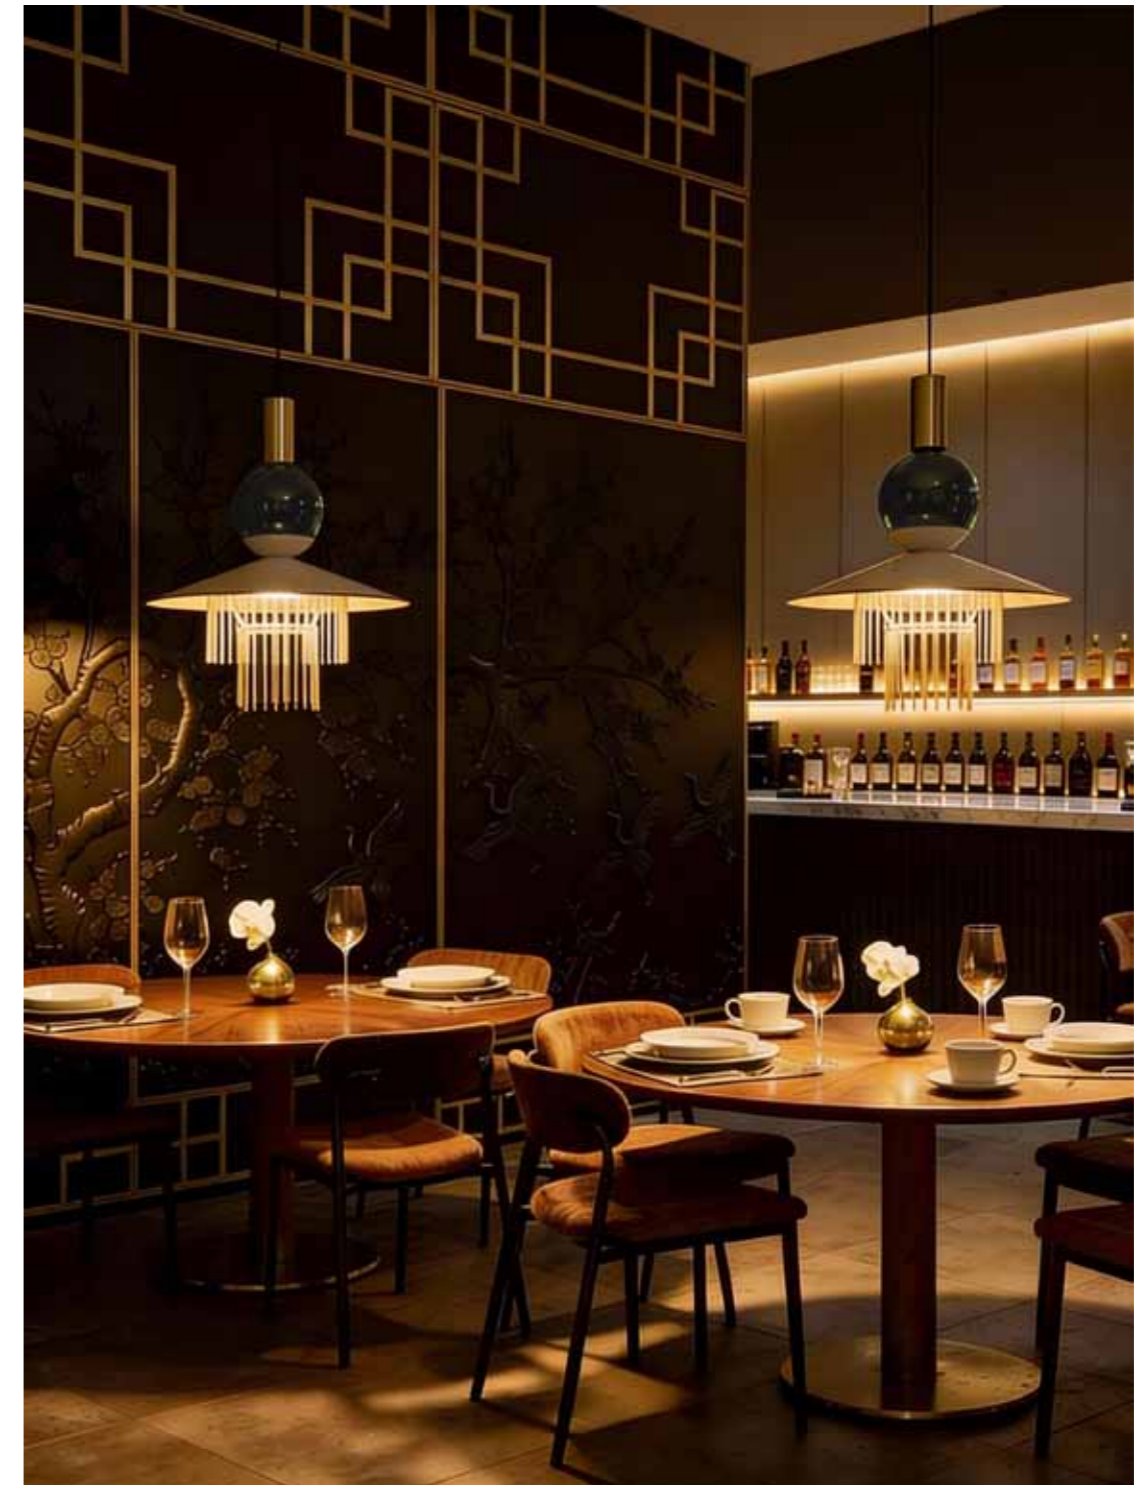

28112/50V
16W 1520 Net Lm 2700°K CRI>80 50cmD 32 61cmH